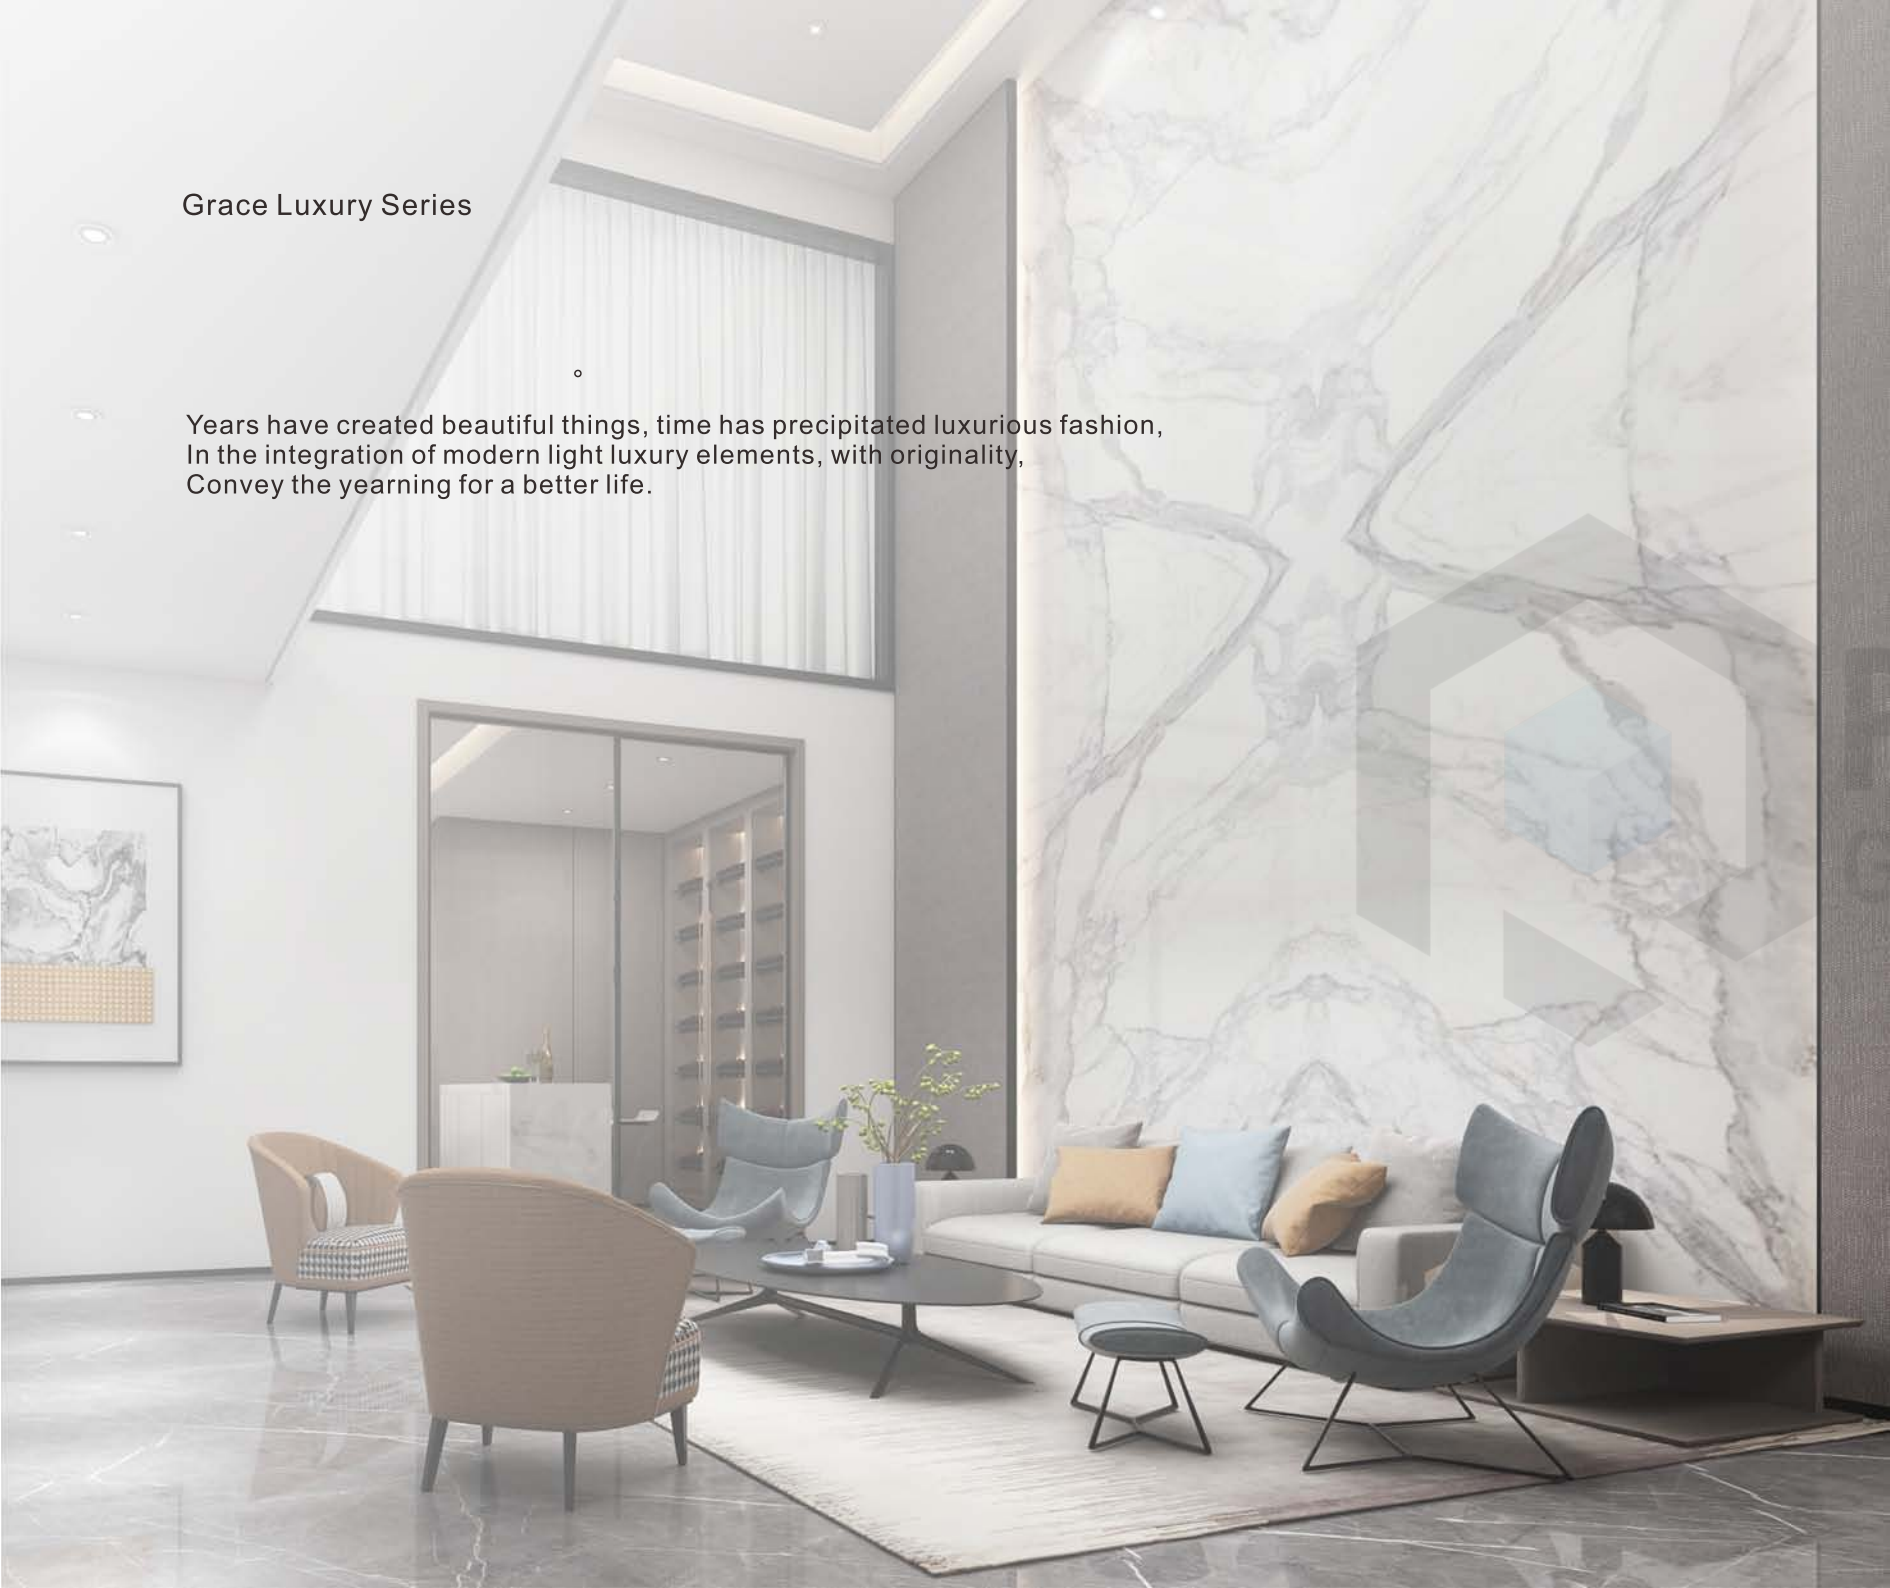

Grace Luxury Series

Years have created beautiful things, time has precipitated luxurious fashion,
In the integration of modern light luxury elements, with originality,
Convey the yearning for a better life.

Spread all over the place - flax