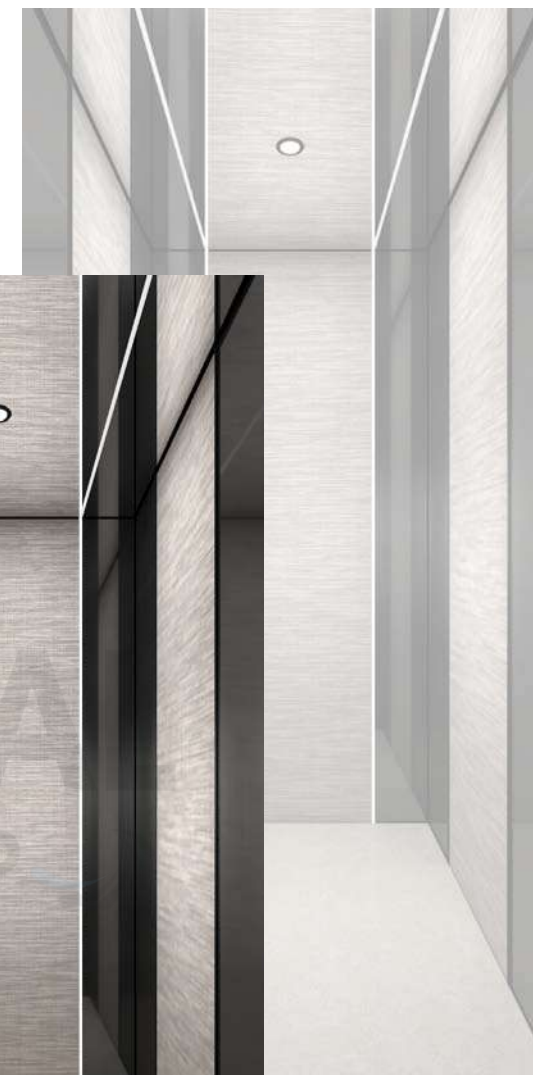

Spread all over the place - flax

GJD-055A

Ceiling: Mirror stainless steel,
LED light strip, LED downlight
Front wall: Dark-Ti color Mirror stainless steel
Left wall: 10.1 inch LCD display, Fabric steel plate,
Dark-Ti color stainless steel insert
Rear wall: Dark-Ti color Mirror stainless steel,
Fabric steel plate, LED light strip
Right wall: Dark-Ti color Mirror stainless steel,
Fabric steel plate,
Dark-Ti color stainless steel insert
Car door: Dark-Ti color Mirror stainless steel
(optional as recommended)
Floor: PVC

GJD-056A

Ceiling: Mirror stainless steel,
LED light strip, LED downlight
Front wall: Dark-Ti color Mirror stainless steel
Left wall: 10.1 inch LCD display, Fabric steel plate,
Dark-Ti color stainless steel insert
Rear wall: Dark-Ti color Mirror stainless steel,
Fabric steel plate, LED light strip
Right wall: Dark-Ti color Mirror stainless steel,
Fabric steel plate,
Dark-Ti color stainless steel insert
Car door: Dark-Ti color Mirror stainless steel
(optional as recommended)
Floor: PVC