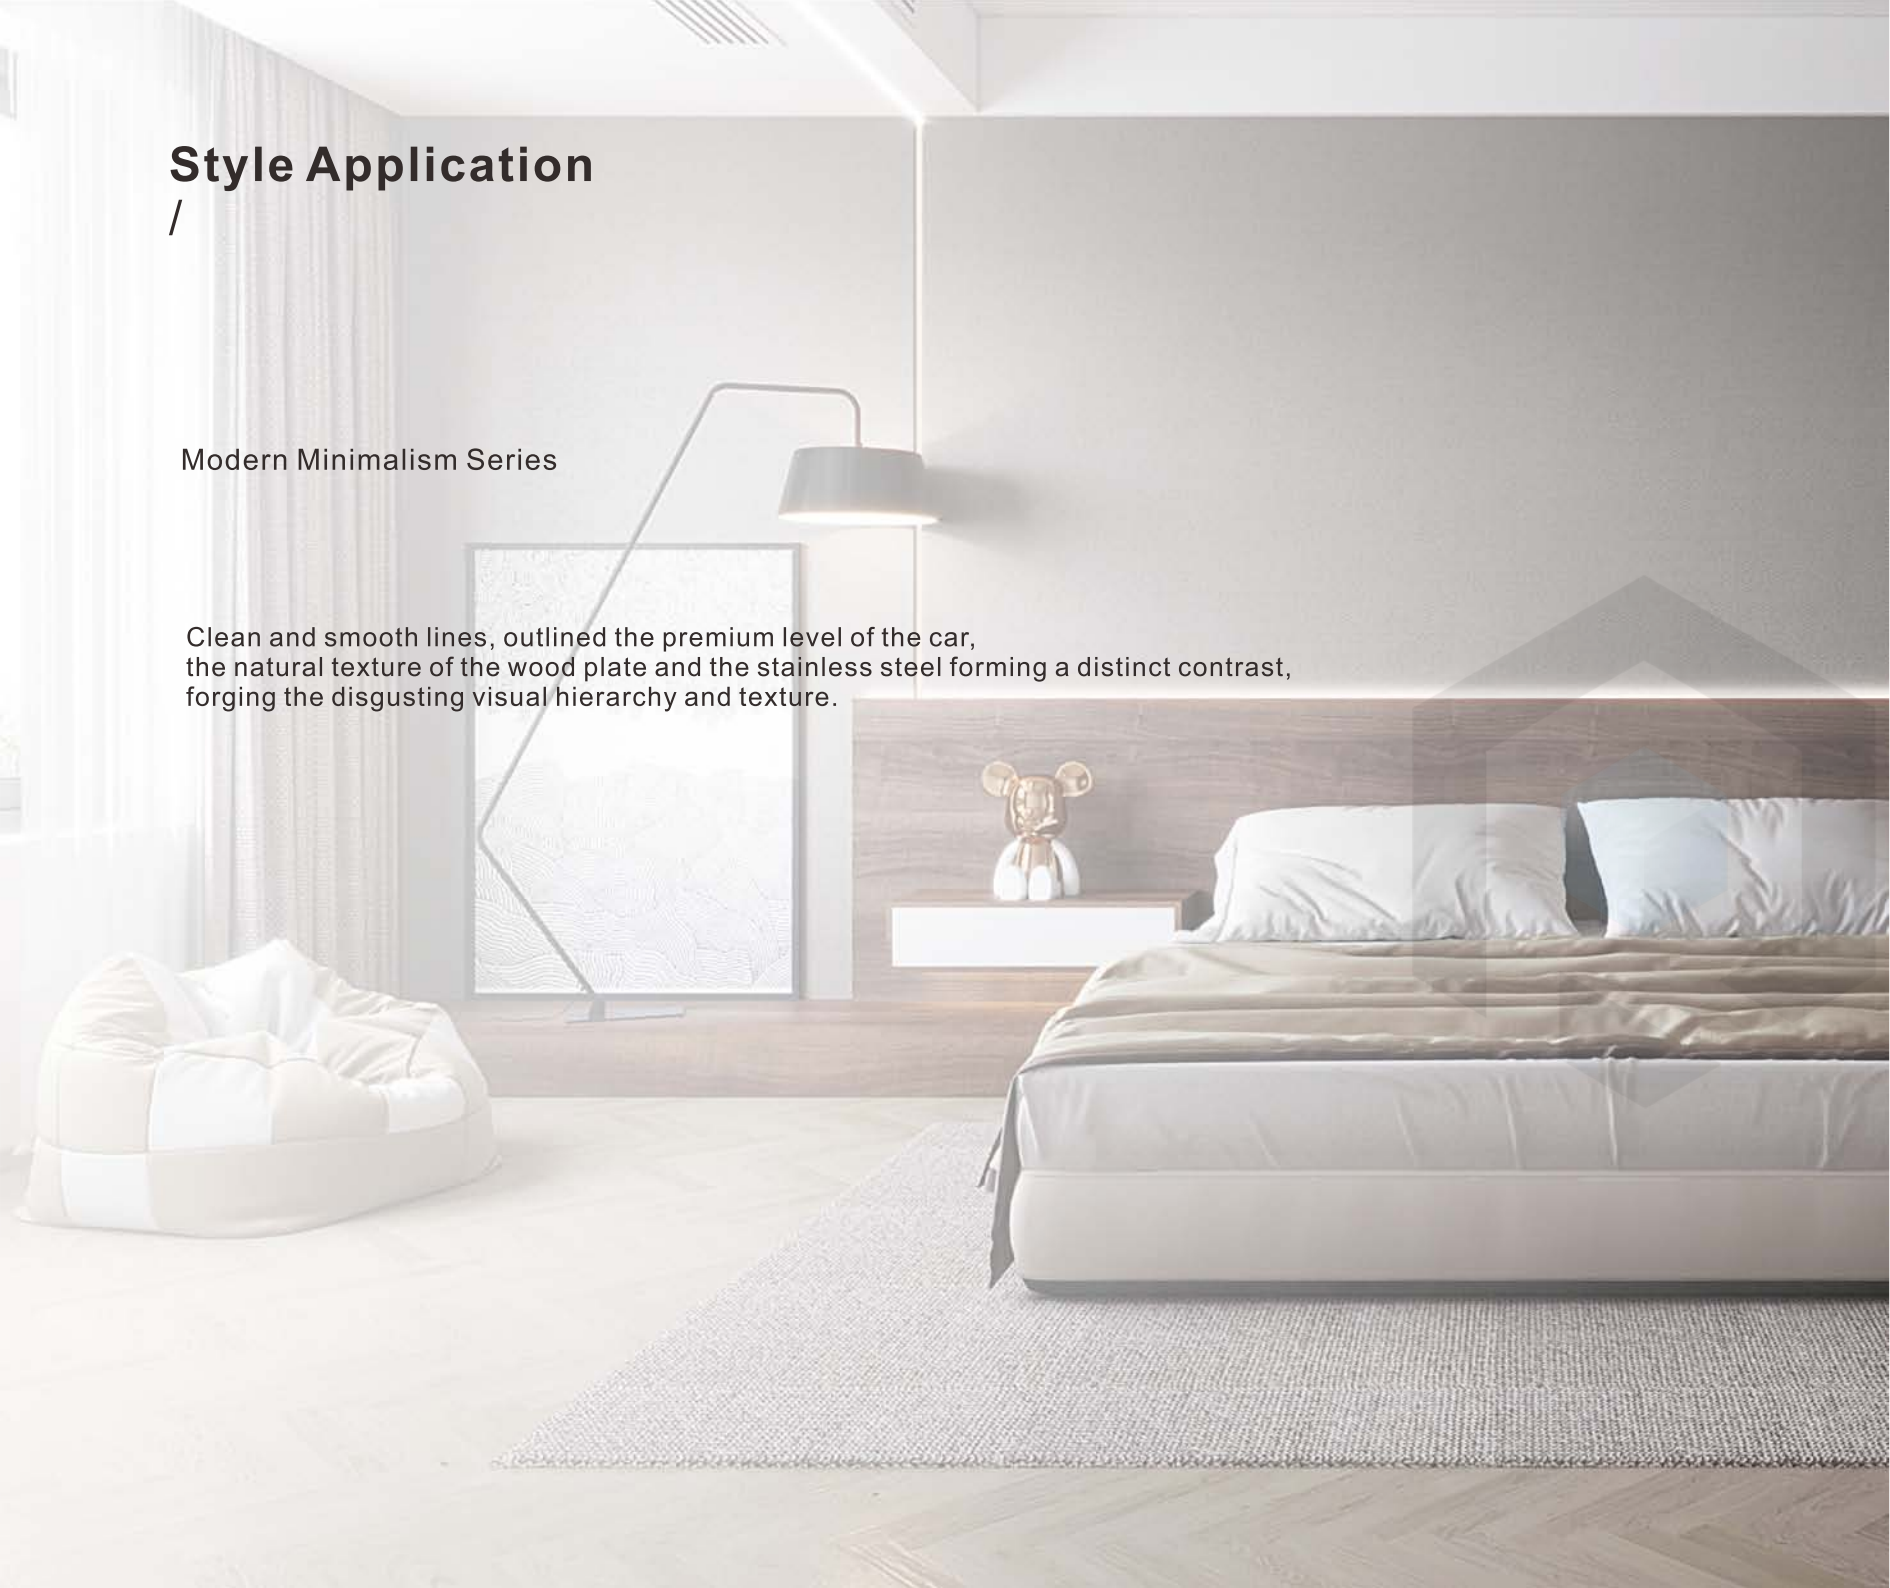

SERVICE

Provide you with a professional service team

Style Application

/

Modern Minimalism Series

Clean and smooth lines, outlined the premium level of the car, the natural texture of the wood plate and the stainless steel forming a distinct contrast, forging the disgusting visual hierarchy and texture.