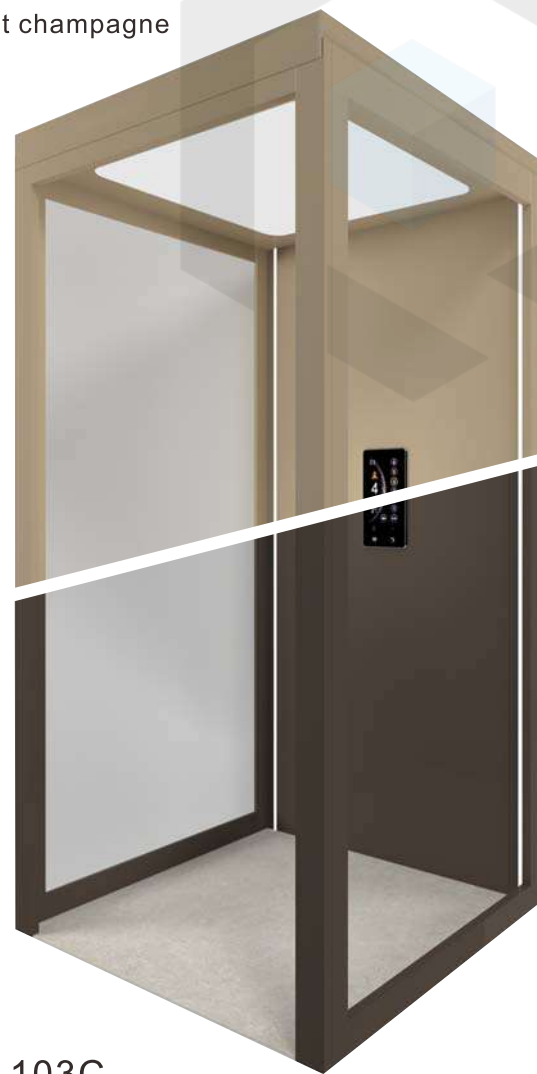

PT-103B

PT-103C

Coffee sand textured spraying

PT-103D

Gray sand textured spraying